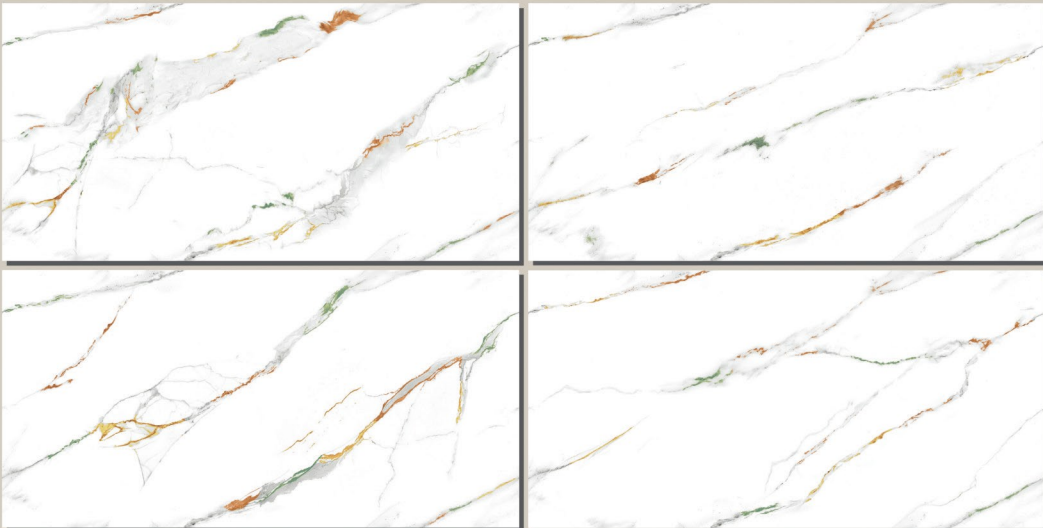

ALBATROS WHITE