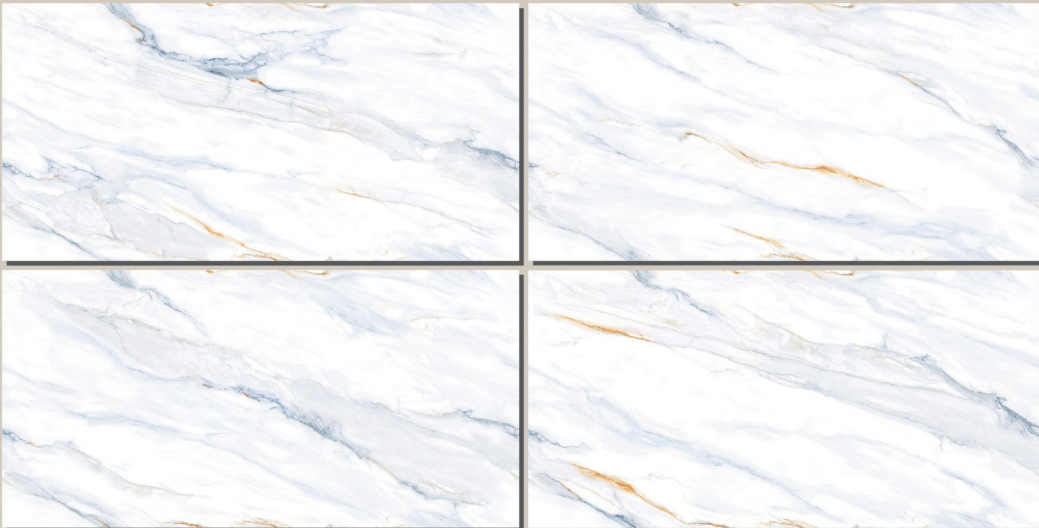

EVEREK WHITE