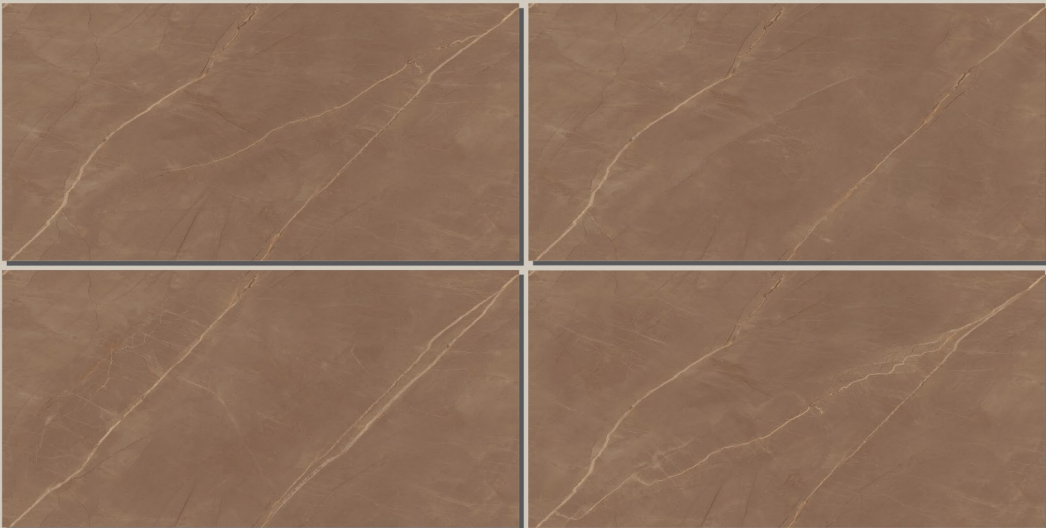

BRONZE ARMANI CHOCO