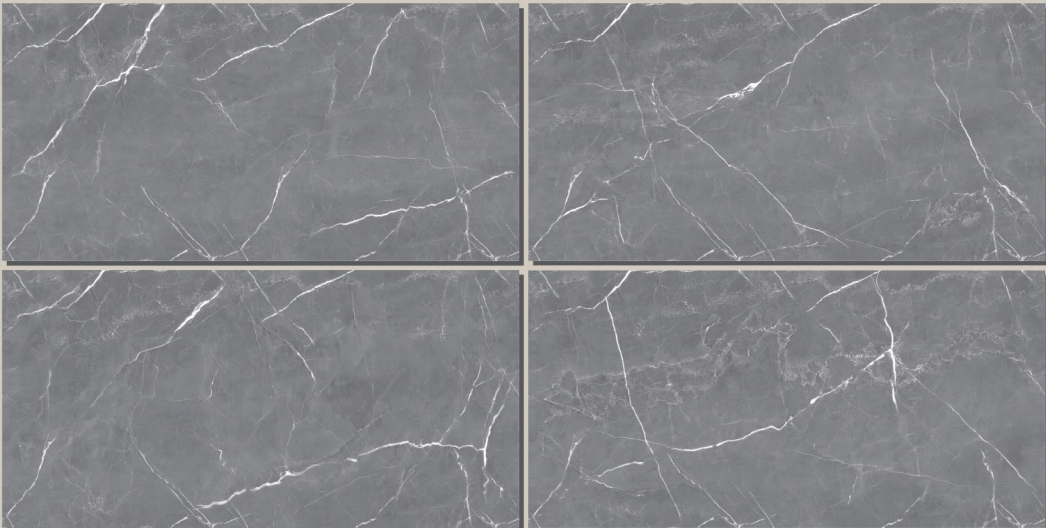

SIZE :
600x1200MM

FINISH :
CARVING

RANDOM :
04

PULSE GREY