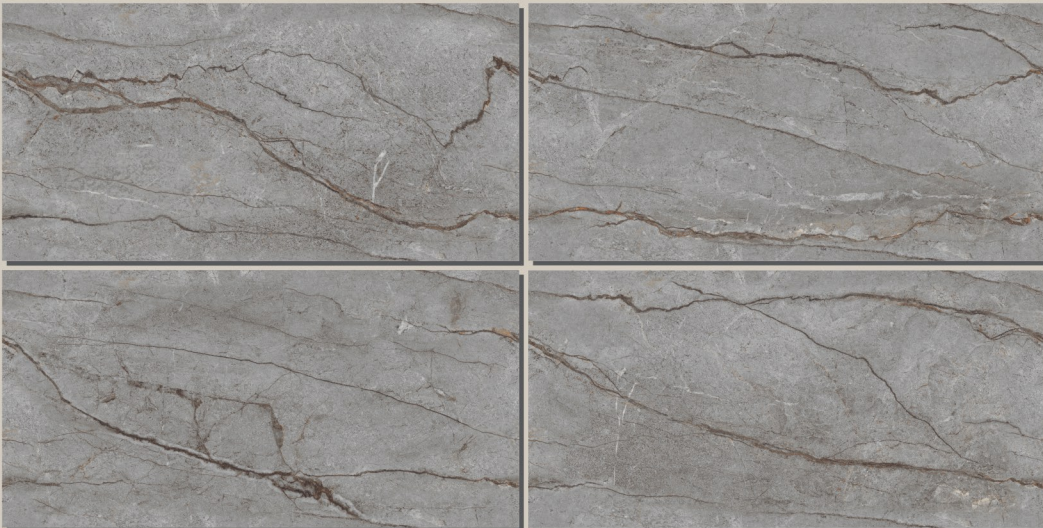

AVARIYO NATURAL