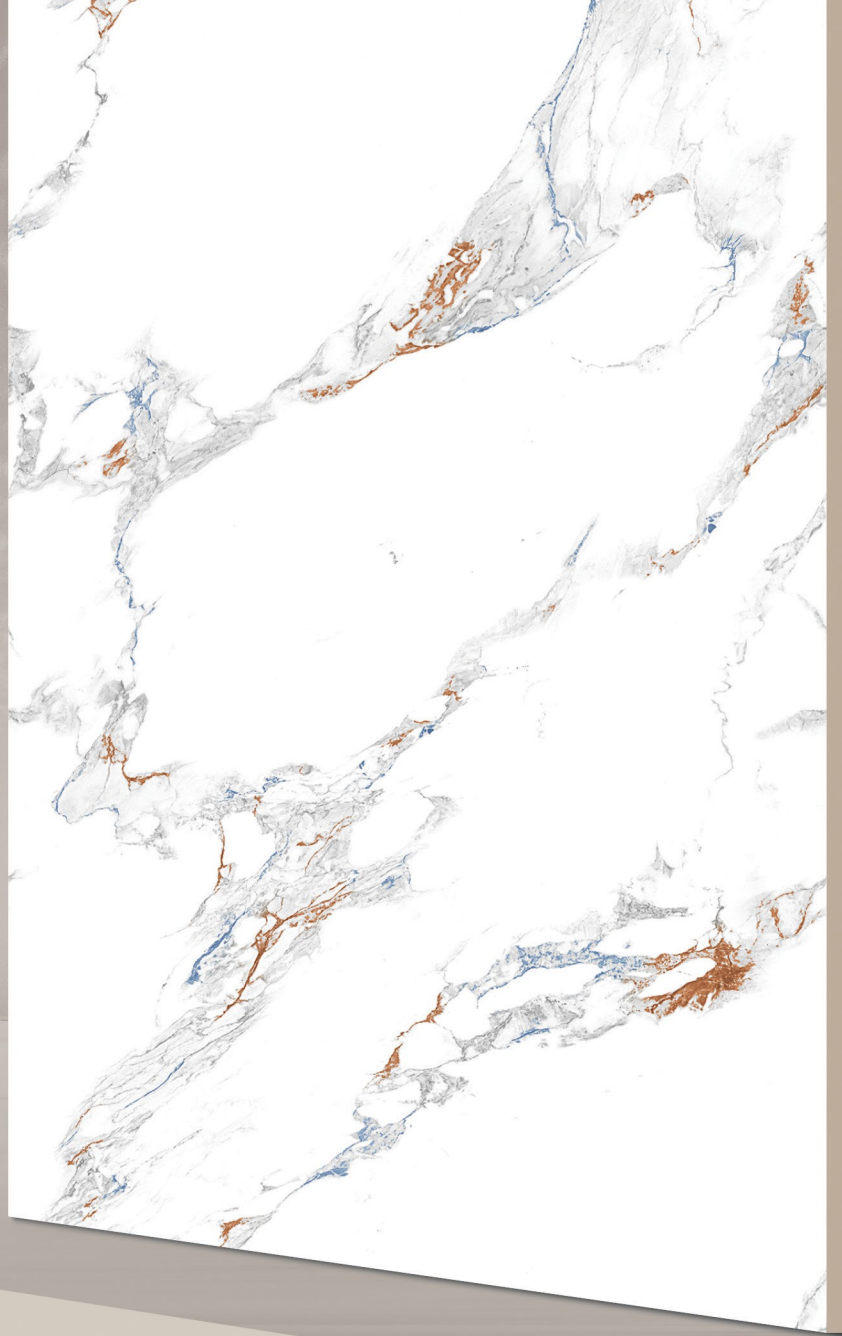

## **FLEURY MACCHIA**

SIZE :  
**600x1200MM**

FINISH :  
**CARVING**

RANDOM :  
**04**