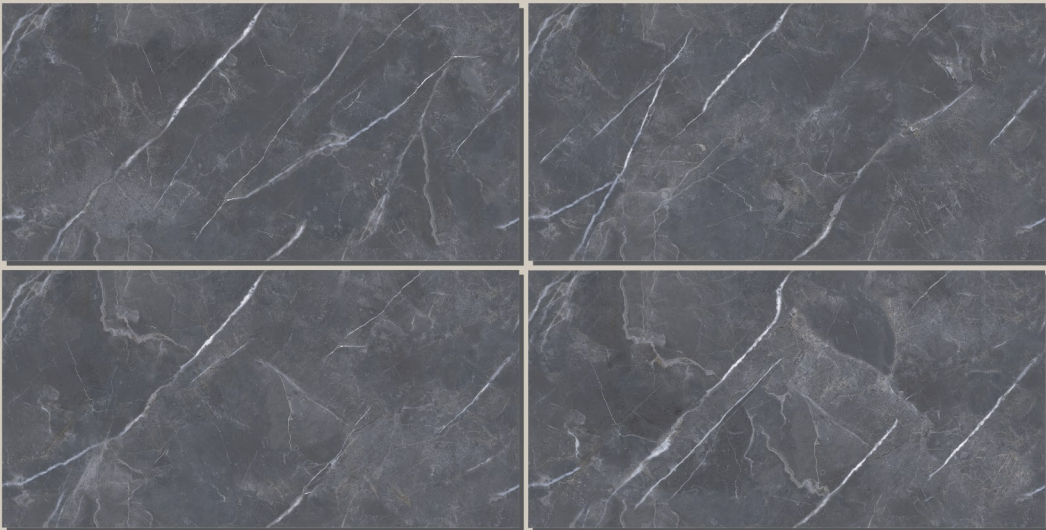

SIMBEL GRIZZLY