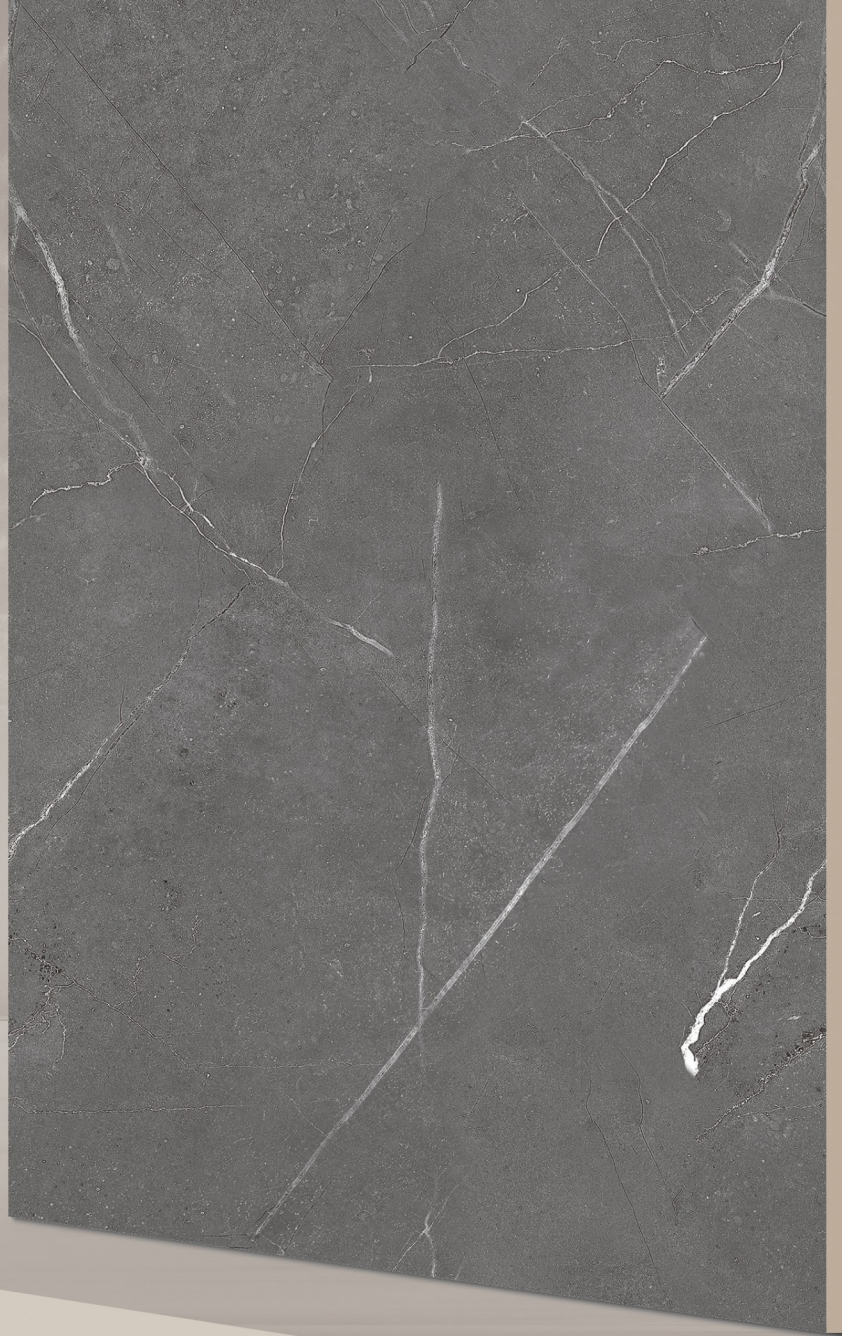

## ALBATROS WHITE

SIZE :  
**600x1200MM**

FINISH :  
**CARVING**

RANDOM :  
**04**