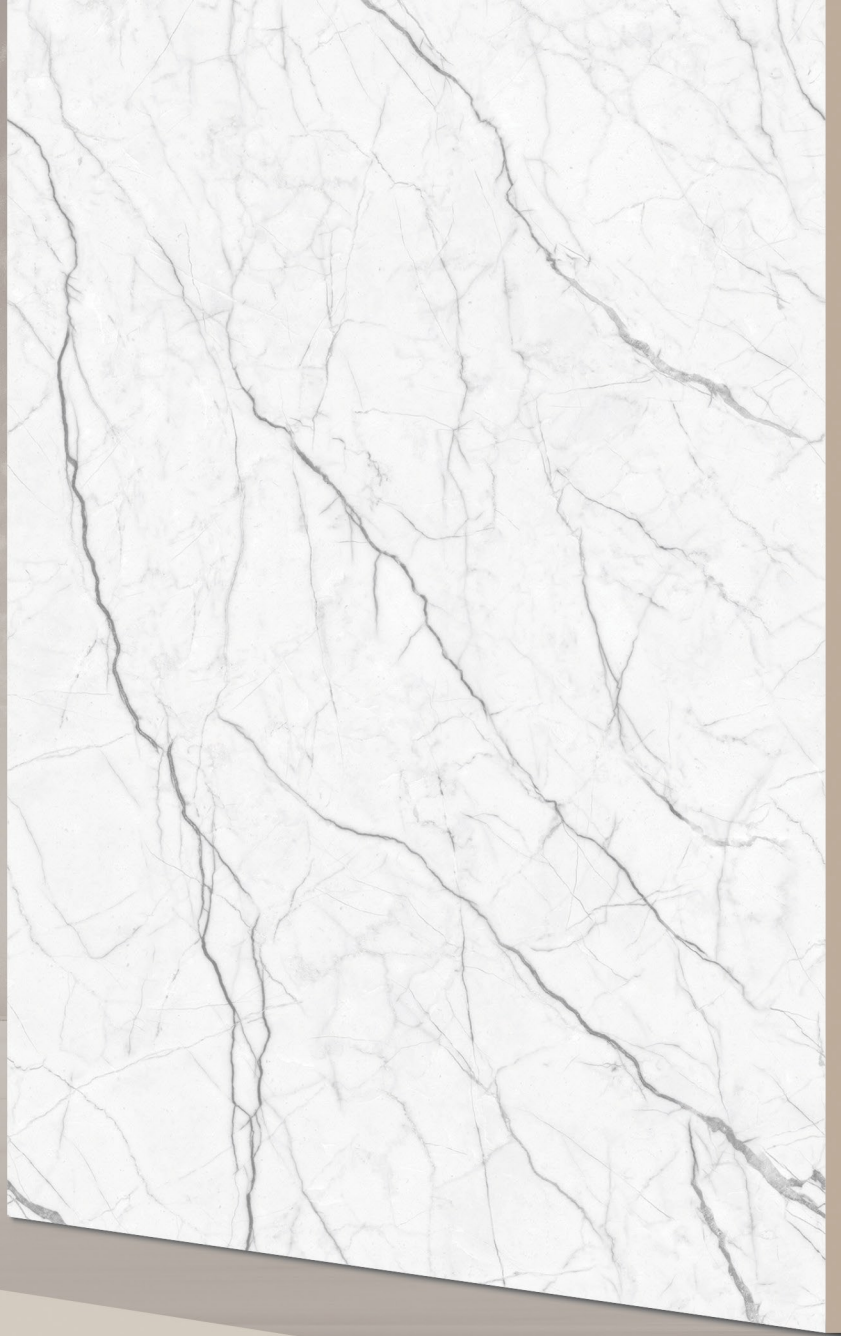

## **SIMBEL GRIZZLY**

SIZE :  
**600x1200MM**

FINISH :  
**CARVING**

RANDOM :  
**04**

## **SPARKLE GOLD**

SIZE :  
**600x1200MM**

FINISH :  
**CARVING**

RANDOM :  
**04**