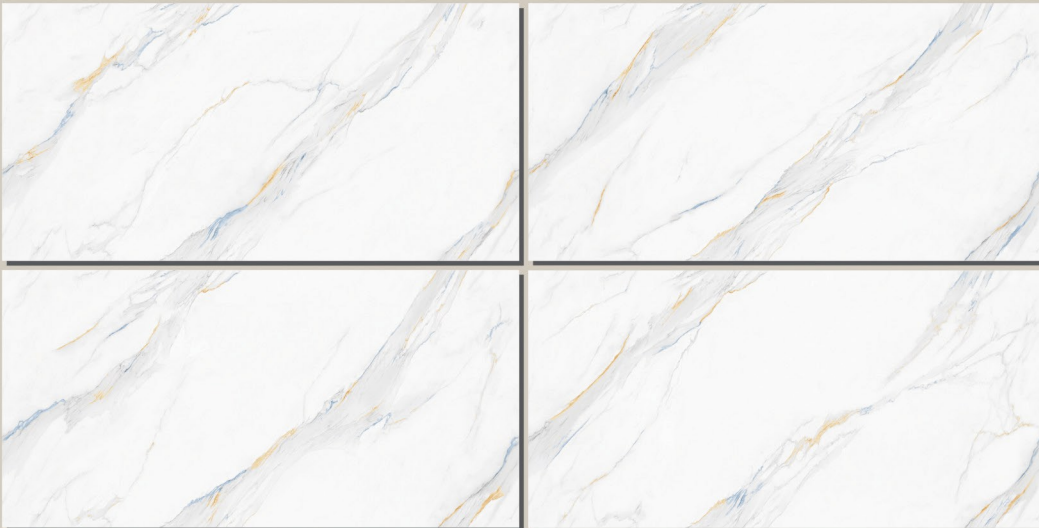

CALACATTA FANTASY