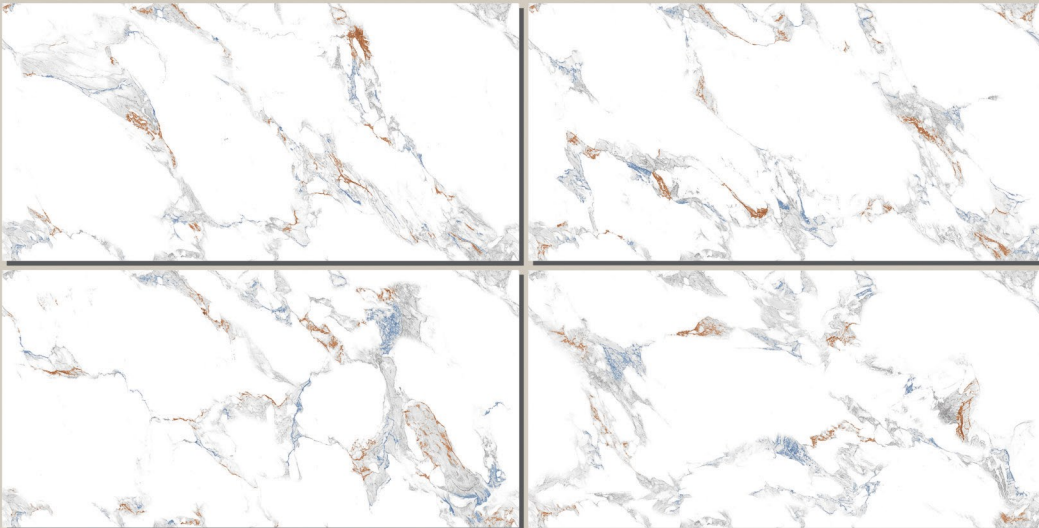

KRITIOS WHITE