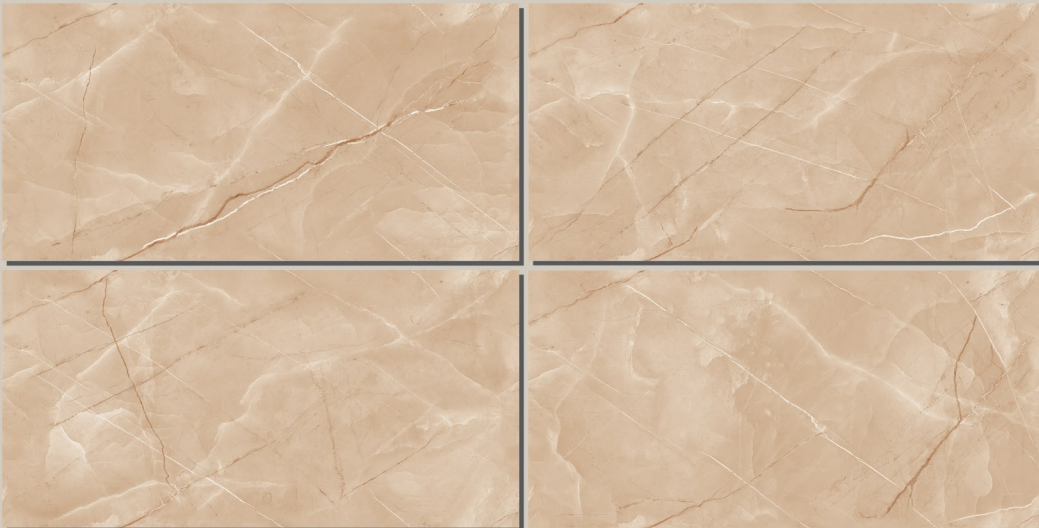

SIZE :
600x1200MM

FINISH :
CARVING

RANDOM :
04

LIMA BROWN