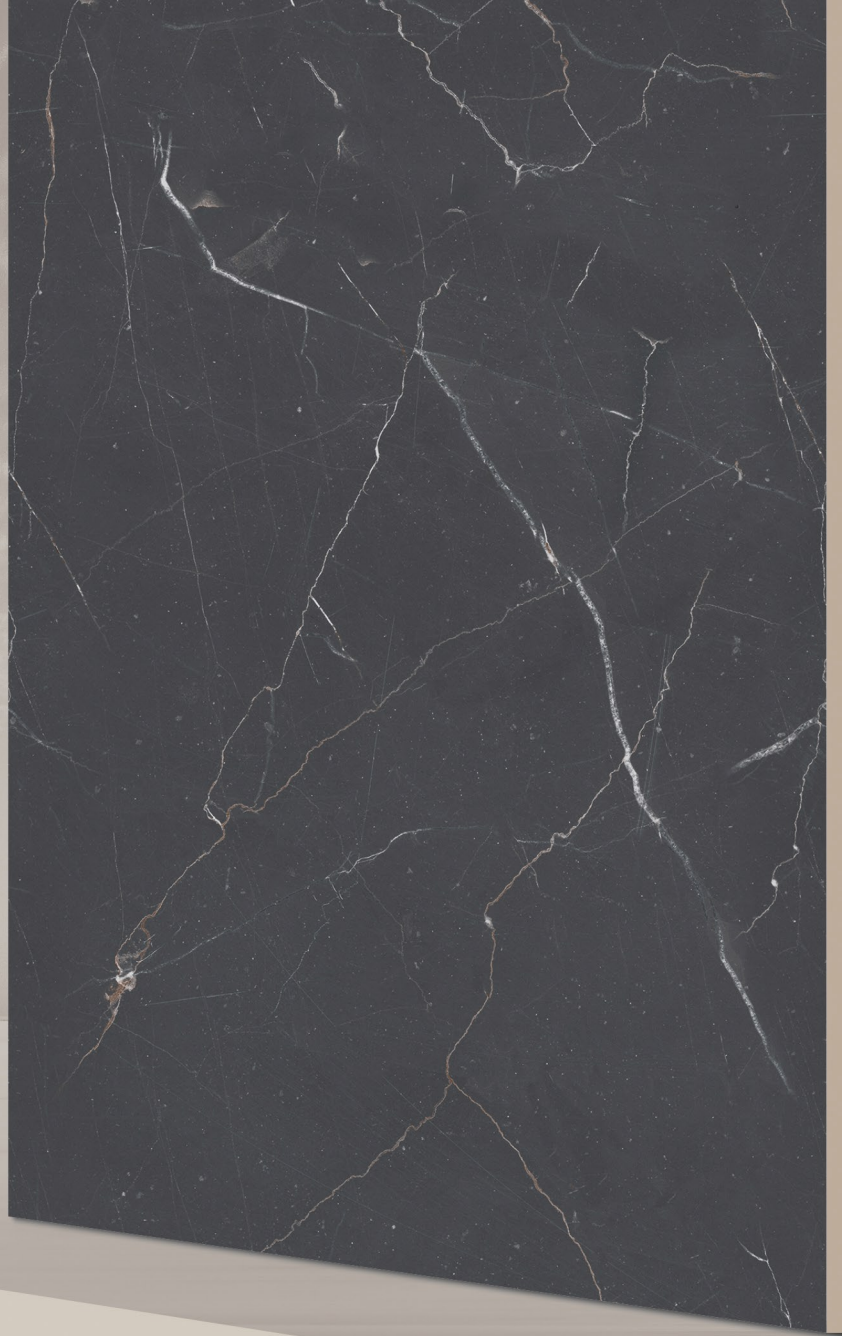

## **SILESTONE CHARCOAL**

SIZE :  
**600x1200MM**

FINISH :  
**CARVING**

RANDOM :  
**04**