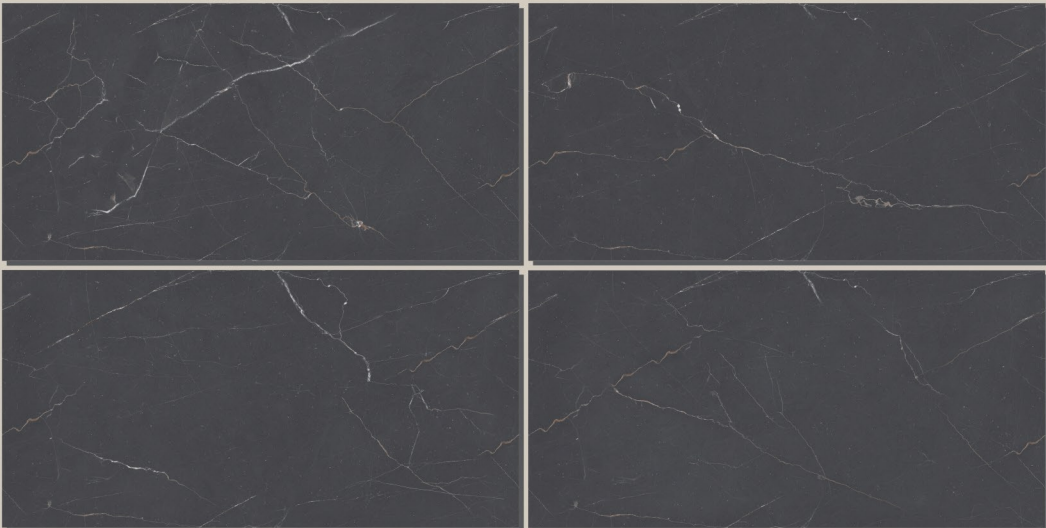

## **SILESTONE CHARCOAL**

SIZE :  
**600x1200MM**

FINISH :  
**CARVING**

RANDOM :  
**04**