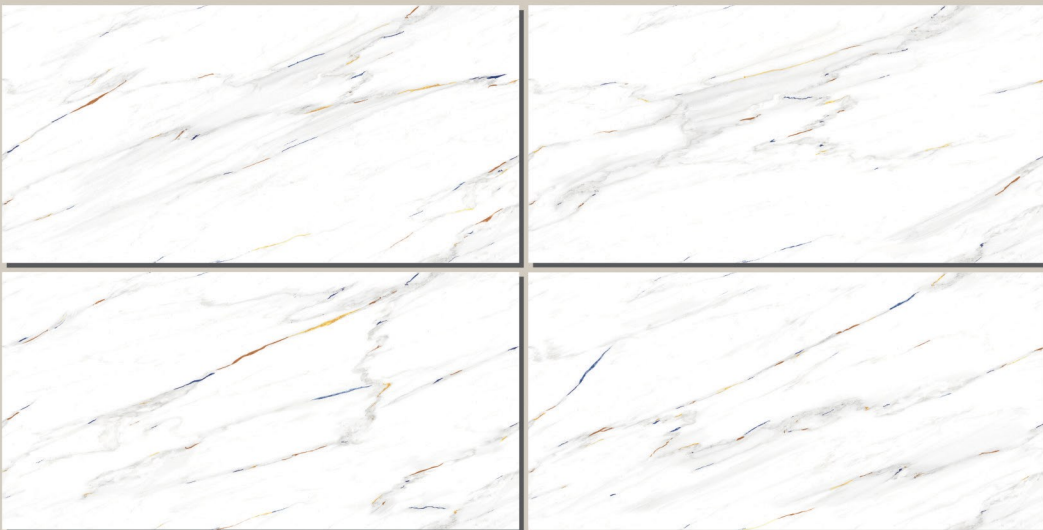

EXAGRES CALACATTA